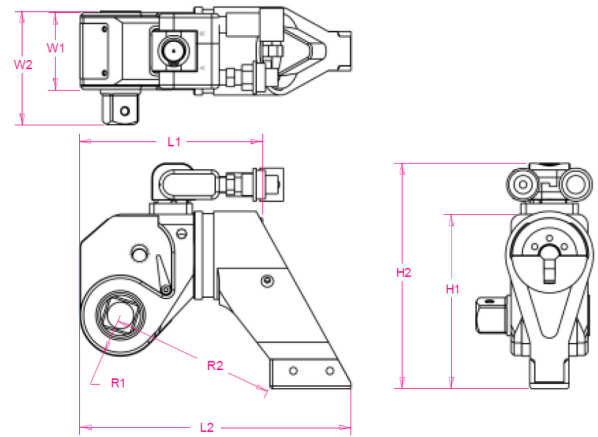

TITAN[®]
SUPERIOR BOLTING SOLUTIONS[®]

T-50

TITAN Hydraulic Torque Wrenches

T-50 1 1/2" Sq. Dr. Automatic continuous ratcheting Unibody Hydraulic Torque Wrench:

Square Drive Size:	2 1/2 In	L1 – Body Length:	14.74 In 374.7 mm
Optional Sq. Dr. Sizes:	3 1/2 In	L2 – Overall Length Include Arm:	21.50 In 546.1 mm
Range Optional Hex Drive Sizes:	1 5/8 to 2 3/4 In 41 to 70 nm	H1 – Tool Height:	15.00 In 381.0 mm
Torque Range:	8,274 to 54,176 Ft Lb 11,220 to 73,463 N M	H2 – Overall Height Includes Swivel:	16.80 In 426.7 mm
Weight Include Reaction Arm:	115.0 Lb 52.15 Kg	W1 – Tool Width:	7.00 In 177.8 mm
Torque Accuracy:	Operating Radius 0.98".	W2 – Tool Width; Includes Sq. Dr.	9.25 In 235.0 mm
Material AQ Grade T6-7075 Light Alloy:	Heavy Duty Ratchet.	R1 – Tool Radius around the Bolt:	3.0 In 76.2 mm
Resistance & Durability:	Hard Coat Anodize Finish for corrosion resistance and durability.	R2 – Reaction Reach:	12.50 In 317.5 mm
Portability:	Patented "Zero Deflection" [™] Housing & Reaction.	Safety:	Patented Energy Dampening Piston System.
Versatility:	60 Point, 360 degree adjustable "Tite-Lock" reaction arm.	Accuracy:	Ratcheting assurance device to avoid unwanted pre-stall.
Clearance:	359 degree X 180 degree, low profile, easy adjust "Tru-Swivel" hose swivel to avoid hose interference.	Hands Free:	One way ratchet with easy release mechanism.
Quick Connects & Couplers:	Single piece dual tooth drive Pawl.	All Tools Calibrated and Certified:	Easy Pawl Release Mechanism.